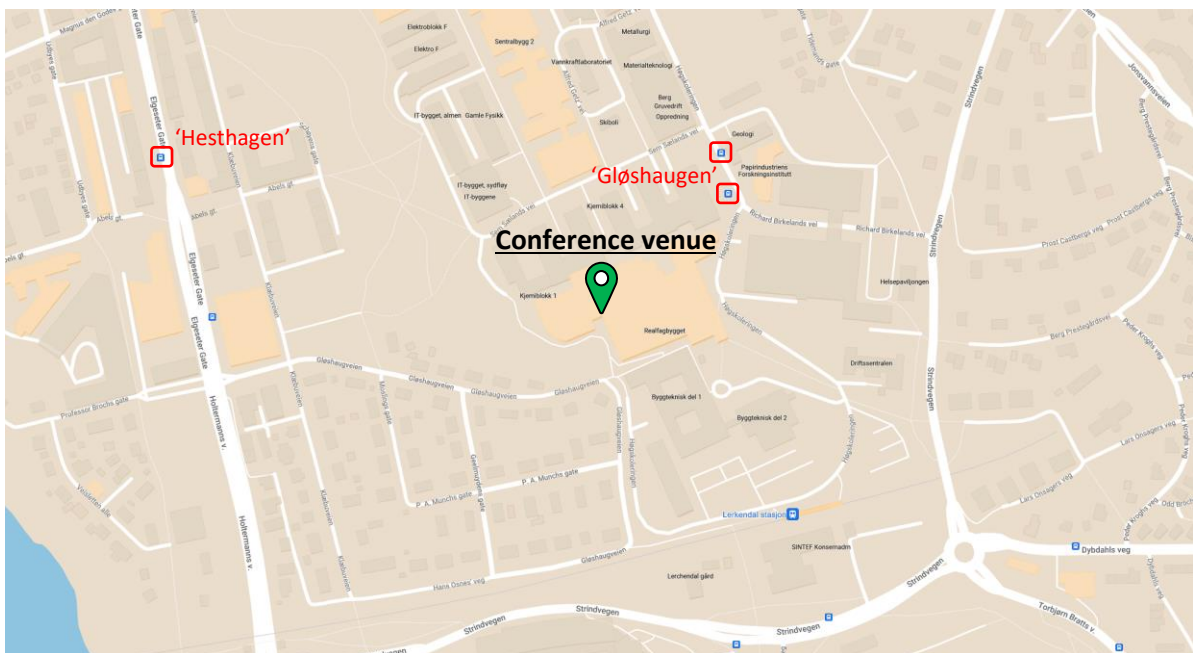

Google maps:

Organ concert: <https://goo.gl/maps/u4hUfsesqi1P5hs17>

Ice breaker: <https://goo.gl/maps/3BnDBapViqzAFF2b9>

Conference venue (August 07-10)

Location: The Science Building ('Realfagbygget'), Auditoria R3, R5, R7, R8, R9

Address: Høgskoleringen 5, 7034 Trondheim

Arrival:

From the city center to either one of the following bus stops:

- Hesthagen (bus lines 1, 2, 10, 11, 20, 24, 71)
- Gløshaugen (bus lines 3, 22)

Google maps: <https://goo.gl/maps/h65vgTMtmMDVBuBH6>

Mazemap: <https://link.mazemap.com/27LHxNbk>

Conference dinner (August 09)

Location: Scandic Nidelven

Address: Havnegata 1-3, 7010 Trondheim

Arrival:

From the city center to the following bus stop:

- Trondheim S (bus lines 2, 10, 12, 20, 25, 75)

Google maps: <https://goo.gl/maps/te5LVfpFhg5CwBK2A>