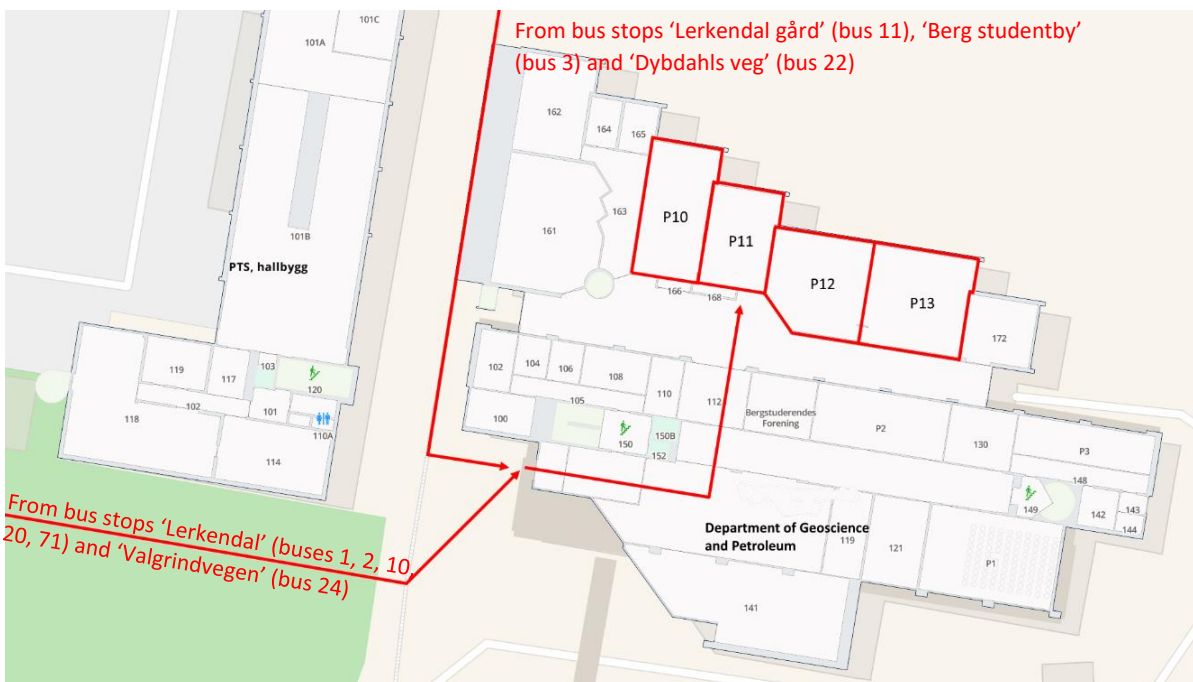

Short courses (August 05-06)

Location: Department of Geoscience and Petroleum, Rooms P10, P11, P12 and P13

Address: S. P. Andersens veg 15, 7031 Trondheim

Arrival:

From the city center to either one of the following bus stops:

- Lerkendal gård (bus line 11)
- Berg studentby (bus line 3)
- Dybdahls veg (bus line 22)
- Lerkendal (bus lines 1, 2, 10, 20, 71)
- Valgrindvegen (bus line 24)

Google maps: <https://goo.gl/maps/u1T82Rmi5AVoUigY8>

Mazemap: <https://link.mazemap.com/ibioiCg8>