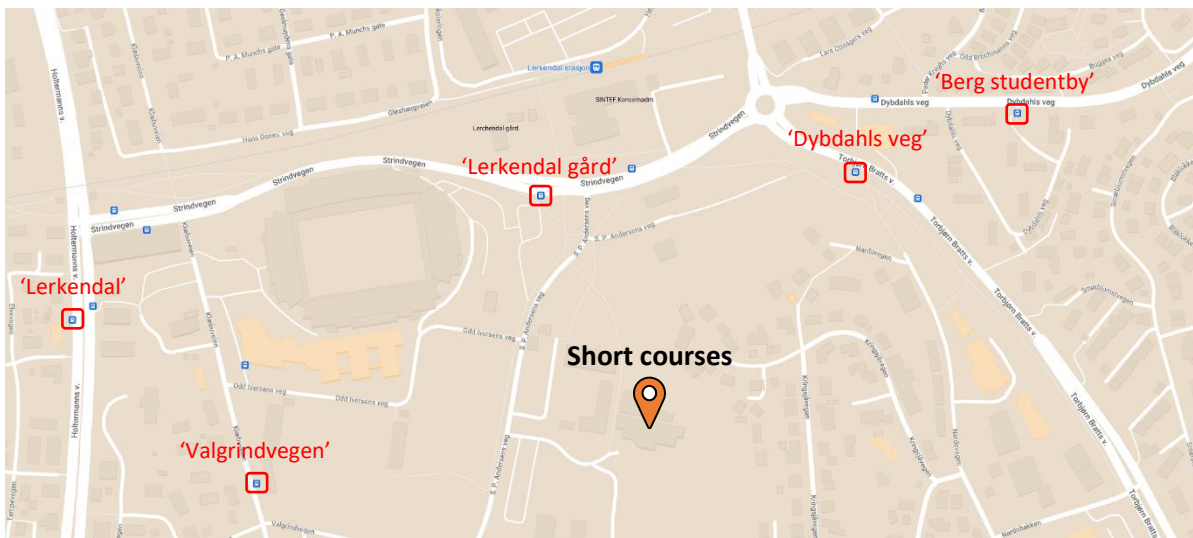

Short courses (August 05-06)

Location: Department of Geoscience and Petroleum, Rooms P10, P11, P12 and P13

Address: S. P. Andersens veg 15, 7031 Trondheim

Arrival:

From the city center to either one of the following bus stops:

- Lerkendal gård (bus line 11)
- Berg studentby (bus line 3)
- Dybdahls veg (bus line 22)
- Lerkendal (bus lines 1, 2, 10, 20, 71)
- Valgrindvegen (bus line 24)

Google maps: <https://goo.gl/maps/u1T82Rmi5AVoUigY8>

Mazemap: <https://link.mazemap.com/ibioiCg8>

Start of city tour (August 06)

Location: Restaurant Olivia Solsiden, 5PM

Address: Beddingen 16, 7014 Trondheim

Arrival:

From the city center to either one of the following bus stops:

Mazemap: <https://link.mazemap.com/27LHxNbk>

Conference dinner (August 09)

Location: Scandic Nidelven

Address: Havnegata 1-3, 7010 Trondheim

Arrival:

From the city center to the following bus stop:

- Trondheim S (bus lines 2, 10, 12, 20, 25, 75)