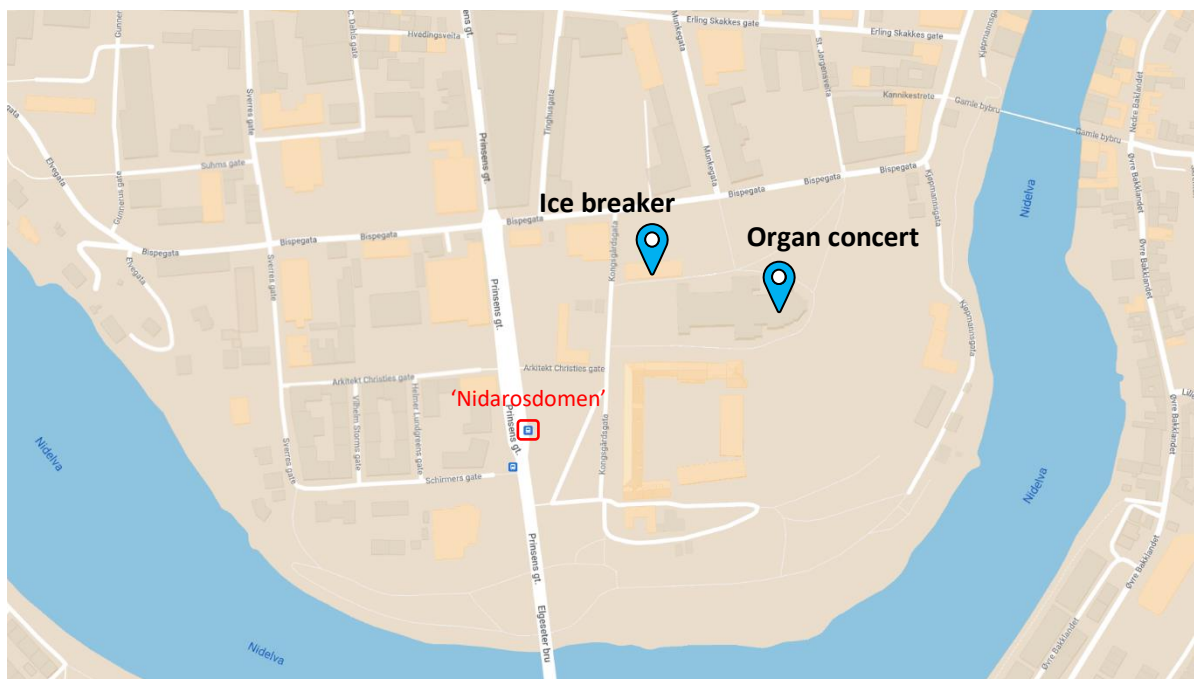

- Trondheim S (bus lines 2, 10, 12, 20, 25, 75)
- Solsiden (bus lines 1, 21, 22, 71)

Google maps: <https://goo.gl/maps/cG2F8hefTaMSuw3v9>

Organ concert & Ice breaker (August 06)

Locations:

Organ concert: Nidaros Cathedral, **7.30 PM**

Ice breaker: Kafe to Tårn, **8.00 PM**

Addresses:

Organ concert: Kongsgårdsgata 2, 7013 Trondheim

Ice breaker: Bispegata 5, 7013 Trondheim

Arrival:

- From the city center, both locations are easy to reach by foot.
- Alternatively, take either of the following bus lines to bus stop 'Nidarosdomen': 1, 2, 3, 10, 11, 12, 20, 21, 22, 25, 70, 71, 75

Google maps:

Organ concert: <https://goo.gl/maps/u4hUfsesqi1P5hs17>

Ice breaker: <https://goo.gl/maps/3BnDBapViqzAFF2b9>

Conference venue (August 07-10)

Location: The Science Building ('Realfagbygget'), Auditoria R3, R5, R7, R8, R9

Mazemap: <https://link.mazemap.com/27LHxNbk>

Conference dinner (August 09)

Location: Scandic Nidelven

Address: Havnegata 1-3, 7010 Trondheim

Arrival:

From the city center to the following bus stop:

- Trondheim S (bus lines 2, 10, 12, 20, 25, 75)