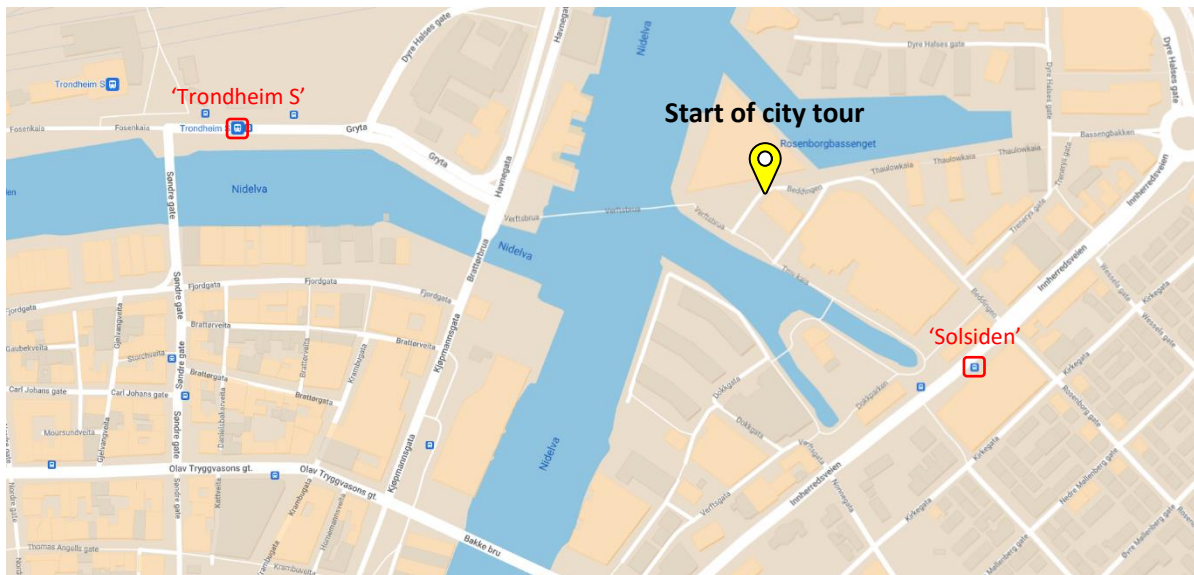

Short courses (August 05-06)

Location: Department of Geoscience and Petroleum, Rooms P10, P11, P12 and P13

Address: S. P. Andersens veg 15, 7031 Trondheim

Arrival:

From the city center to either one of the following bus stops:

- Lerkendal gård (bus line 11)
- Berg studentby (bus line 3)
- Dybdahls veg (bus line 22)
- Lerkendal (bus lines 1, 2, 10, 20, 71)
- Valgrindvegen (bus line 24)

Google maps: <https://goo.gl/maps/u1T82Rmi5AVoUigY8>

Mazemap: <https://link.mazemap.com/ibioiCg8>

Start of city tour (August 06)

Location: Restaurant Olivia Solsiden, 5PM

Address: Beddingen 16, 7014 Trondheim

Arrival:

From the city center to either one of the following bus stops:

- Trondheim S (bus lines 2, 10, 12, 20, 25, 75)
- Solsiden (bus lines 1, 21, 22, 71)

Google maps: <https://goo.gl/maps/cG2F8hefTaMSuw3v9>

Organ concert & Ice breaker (August 06)

Locations:

Organ concert: Nidaros Cathedral, **7.30 PM**