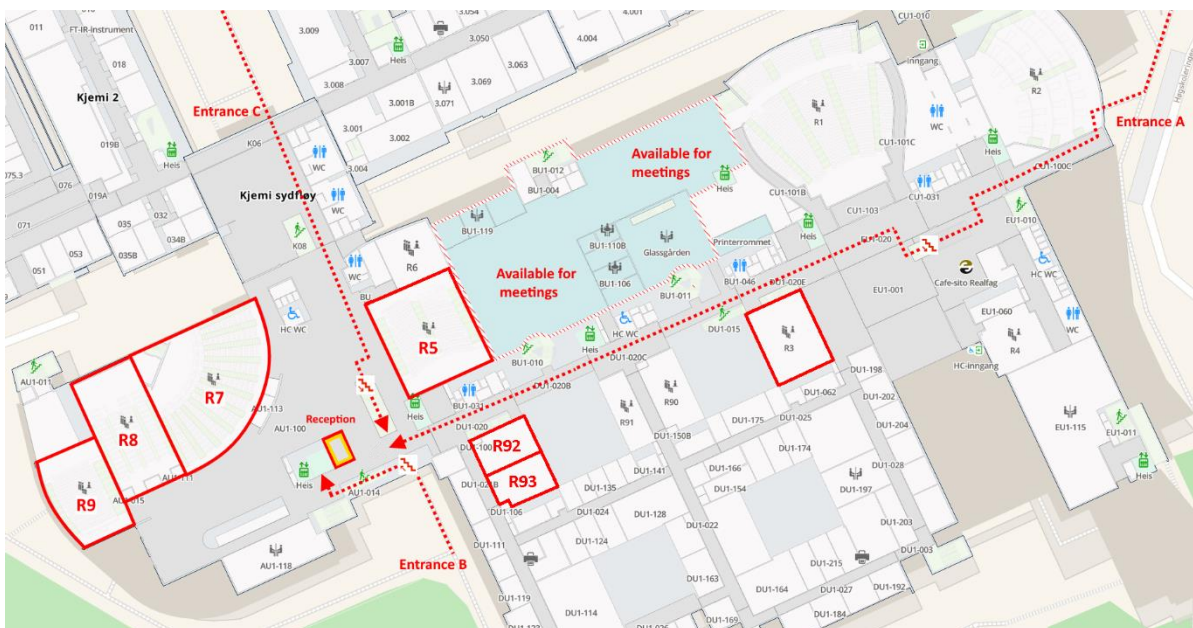

Google maps:

Organ concert: <https://goo.gl/maps/u4hUfsesqi1P5hs17>

Ice breaker: <https://goo.gl/maps/3BnDBapViqzAFF2b9>

Conference venue (August 07-10)

Location: The Science Building ('Realfagbygget'), Auditoria R3, R5, R7, R8, R9

Address: Høgskoleringen 5, 7034 Trondheim

Arrival:

From the city center to either one of the following bus stops:

- Hesthagen (bus lines 1, 2, 10, 11, 20, 24, 71)
- Gløshaugen (bus lines 3, 22)

Google maps: <https://goo.gl/maps/h65vgTMtmMDVBuBH6>

Mazemap: <https://link.mazemap.com/27LHxNbk>

Conference dinner (August 09)

Location: Scandic Nidelven

Address: Havnegata 1-3, 7010 Trondheim

Arrival:

From the city center to the following bus stop:

- Trondheim S (bus lines 2, 10, 12, 20, 25, 75)

Google maps: <https://goo.gl/maps/te5LVfpFhg5CwBK2A>